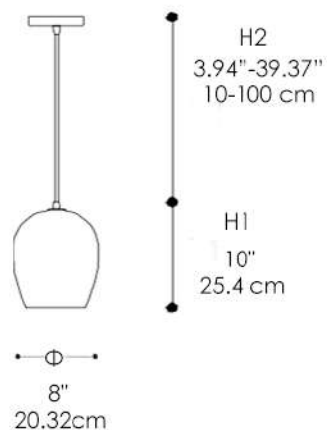

METAL STRUCTURE FINISH

IRON GREY

Nuce Pendant Lamp SL (4011/SL)