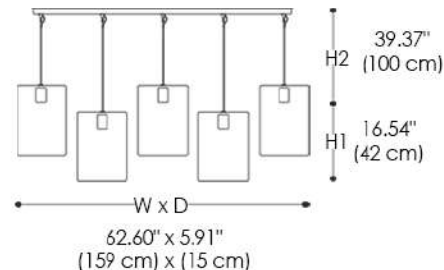

Mura Pendant Lamp (T1000/Comp. C)