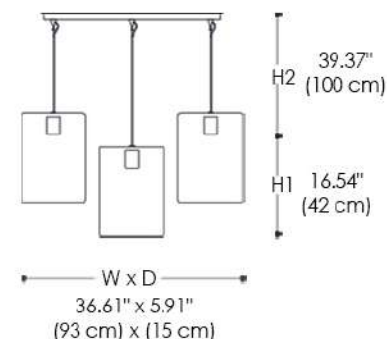

Mura Pendant Lamp (T1000/Comp. B)