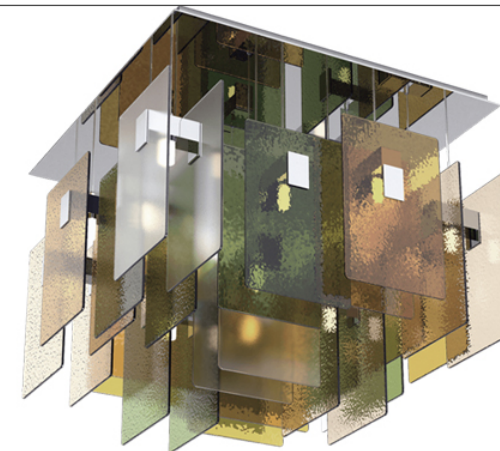

T1000/PL16
MURA

The Mura ceiling lamp with metal structure in chrome finish.
Glass diffusers available in different colors.

FINISHES

GLASS FINISH

METAL STRUCTURE FINISH

H
32.28"
82 cm

LIGHT SOURCES

LED: 16X6W - E14