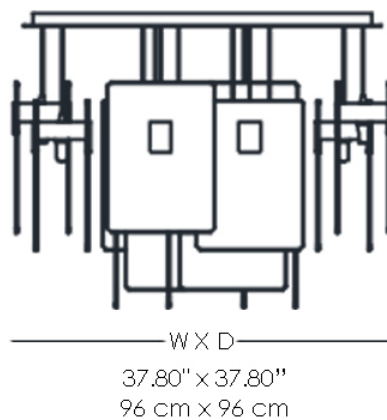

T1000/PL16
MURA

The Mura ceiling lamp with metal structure in chrome finish.
Glass diffusers available in different colors.

FINISHES

GLASS FINISH

METAL STRUCTURE FINISH

H
32.28"
82 cm

LIGHT SOURCES

LED: 16X6W - E14