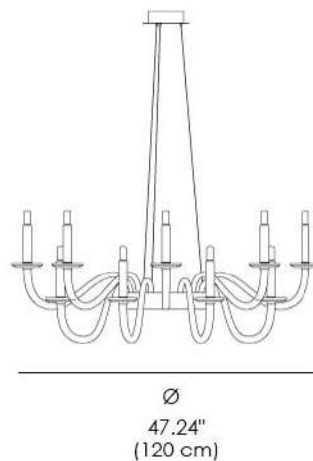

457/16

MILO

FINISHES

GLASS FINISH

AVVENTURINA GLASS

METAL STRUCTURE FINISH

GOLD NICKEL

Chandelier in black artistic glass with "avventurine" pigment. Metal details with gold nickel finish.

h2
3.94" - 39.37"
(10 - 100 cm)

h1
22.05"
(56 cm)

LIGHT SOURCES

LED: 16X6W - E14

CERTIFICATIONS

TECHNICAL INFO

VOLTAGE: 110V

MATERIALS