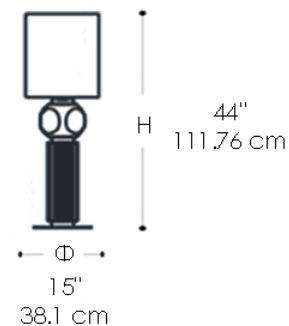

8173/P1
MATILDA

Matilda table lamp with metal structure in light gold finish, colored blown glass body and fabric shade.

FINISHES

GLASS FINISH

GLASS - DOVE

GLASS - GREEN-RULED

GLASS - YELLOW RULED

FABRIC DIFFUSER

FABRIC BROWN SORYA

METAL STRUCTURE FINISH

LIGHT GOLD

LIGHT SOURCES

LED: 1X20W - E26

CERTIFICATIONS

TECHNICAL INFO

VOLTAGE: 120V
DIMMING: TRIAC