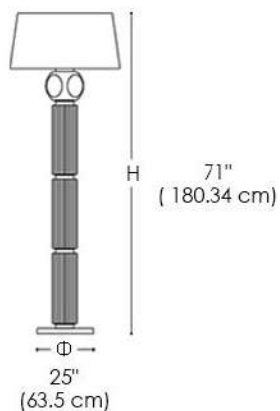

FABRIC BROWN SORYA

METAL STRUCTURE FINISH

LIGHT GOLD

The Matilda floor features a metal structure and base in light gold finish, while the body is divided into one, two or three parts in ruled, colored blown glass.