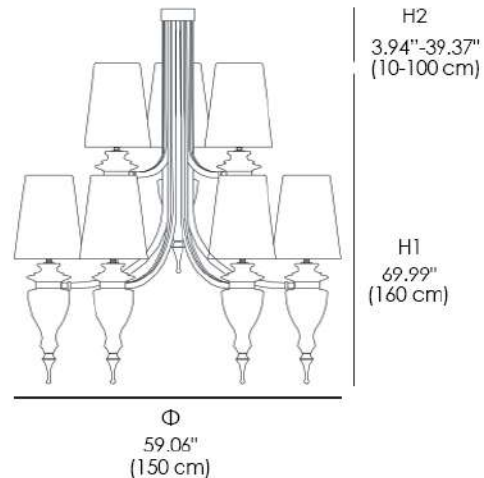

T410/6+3

MAJESTIC

The Majestic chandelier is metal with a gold finish, decorative blown glass elements, and grey fabric shade. Available in different dimensions and colors.

FINISHES

GLASS FINISH

METAL STRUCTURE FINISH

FABRIC DIFFUSER

Majestic Chandelier (T410/6+3)

Majestic Chandelier (T410/8+4)

LIGHT SOURCES

Majestic Chandelier (T410/6+3)	LED: 9X10W - E26 ECO HALOGEN: 9X46W - E26
Majestic Chandelier (T410/12+4)	LED: 12X10W - E26 ECO HALOGEN: 12X46W - E26