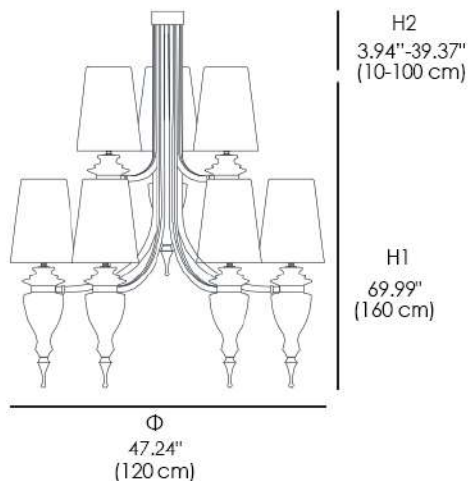

T410/6+3

MAJESTIC

The Majestic chandelier is metal with a gold finish, decorative blown glass elements, and grey fabric shade. Available in different dimensions and colors.

FINISHES

GLASS FINISH

METAL STRUCTURE FINISH

FABRIC DIFFUSER

Majestic Chandelier (T410/6+3)

Majestic Chandelier (T410/8+4)

LIGHT SOURCES

Majestic Chandelier (T410/6+3)	LED: 9X10W - E26 ECO HALOGEN: 9X46W - E26
Majestic Chandelier (T410/12+4)	LED: 12X10W - E26 ECO HALOGEN: 12X46W - E26