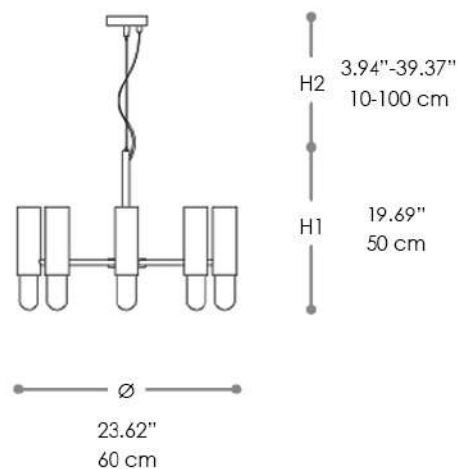

4027/8

LUCREZIA

FINISHES

GLASS FINISH

WHITE GLASS

METAL STRUCTURE FINISH

ANTIQUE BURNISHED

BRUSHED LIGHT GOLD

The Lucrezia floor lamp in metal with brushed light gold or antique burnished finish with opal white glass diffusers.

LIGHT SOURCES

LED: 6X10W - GU10

CERTIFICATIONS

TECHNICAL INFO

VOLTAGE: 110V

MATERIALS

GLASS, METAL