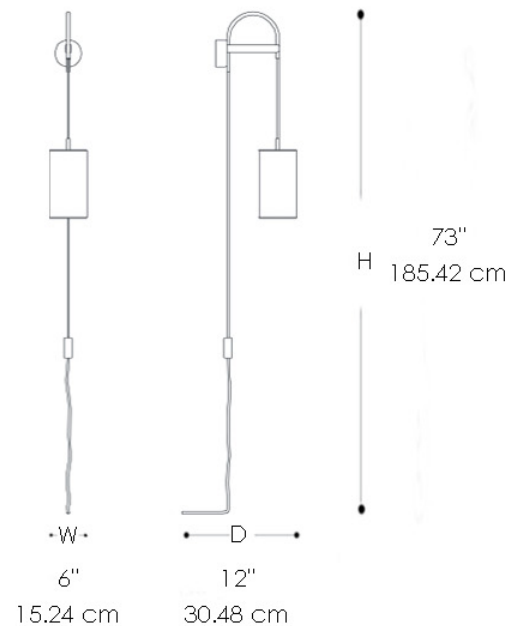

3061/APS

**LILY**

**FINISHES**

**METAL STRUCTURE FINISH**

LIGHT GOLD

**FABRIC DIFFUSER**

PONGE BLACK

PONGE IVORY

The Lily Wall lamp in metal with a light gold finish and ivory or black fabric diffuser.

**LIGHT SOURCES**

LED: 1X6W - E12

**CERTIFICATIONS**

**TECHNICAL INFO**

VOLTAGE: 110V  
DIMMING: TRIAC

**MATERIALS**

METAL, FABRIC