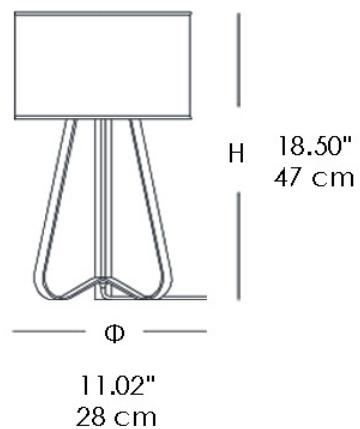

3061/L
LILY

The Lily table lamp in metal with a light gold finish and ivory or black fabric diffuser.

FINISHES

METAL STRUCTURE FINISH

LIGHT GOLD

FABRIC DIFFUSER

PONGE BLACK

PONGE IVORY