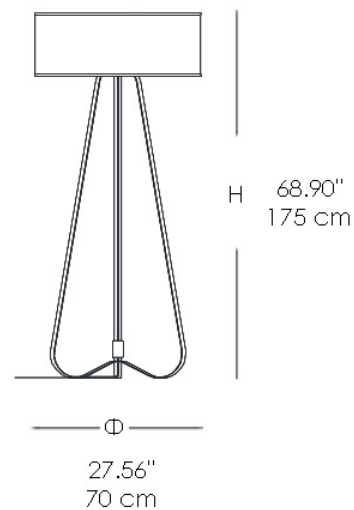

3061/P

LILY

FINISHES

METAL STRUCTURE FINISH

LIGHT GOLD

FABRIC DIFFUSER

PONGE BLACK

PONGE IVORY

The Lily floor lamp in metal with a light gold finish and ivory or black fabric diffuser.

LIGHT SOURCES

ECO HALOGEN: 3X46W - E27

LED: 3X10W - E27

CERTIFICATIONS

TECHNICAL INFO

VOLTAGE: 110V

DIMMING: TRIAC