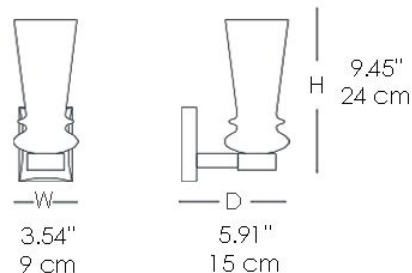

METAL STRUCTURE FINISH

LIGHT GOLD

BRUSHED COPPER - MATT BLACK

Licio Wall Lamp (2296 / APP)