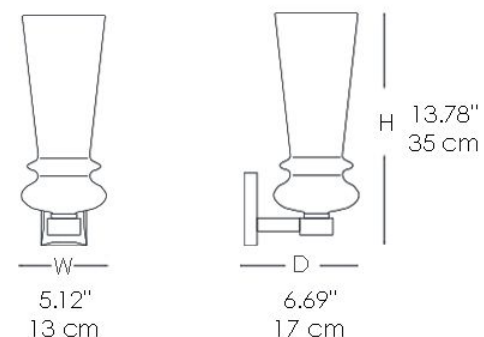

METAL STRUCTURE FINISH

LIGHT GOLD

BRUSHED COPPER - MATT BLACK

Licio Wall Lamp (2296 / APP)

Licio Wall Lamp (2296 / APG)

LIGHT SOURCES

LICIO WALL LAMP (2296 / APP)

ECO HALOGEN: 1X20W - G9
LED: 1X2.5W - G9