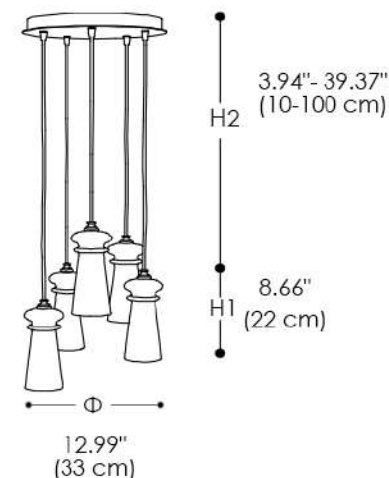

Licio Suspended Lamp
(2296 / SP5)

LICIO SUSPENDED LAMP(2296 / S1)

LICIO SUSPENDED LAMP(2296 / SG3)

LICIO SUSPENDED LAMP(2296 / SP5)

LIGHT SOURCES

ECO HALOGEN: 1X30W - E14
LED: 1X4W - E14

ECO HALOGEN: 3X30W - E14
LED: 3X4W - E14

ECO HALOGEN: 5X20W - G9
LED: 5X2.5W - G9

CERTIFICATIONS

TECHNICAL INFO

VOLTAGE: 110V

MATERIALS

GLASS, METAL