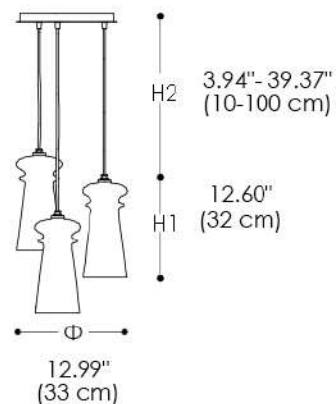

SHINY NICKEL

The Licio Suspension lamp in transparent glass with metal structure with brushed copper, polished nickel and matt black finish. Available in dimensional and color variants.

Licio Suspended Lamp
(2296 / S1)