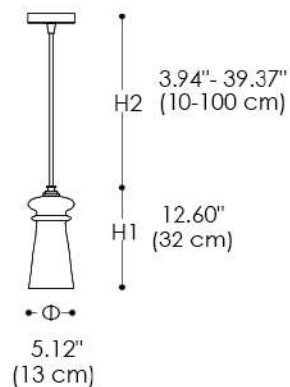

SHINY NICKEL

The Licio Suspension lamp in transparent glass with metal structure with brushed copper, polished nickel and matt black finish. Available in dimensional and color variants.

Licio Suspended Lamp
(2296 / S1)