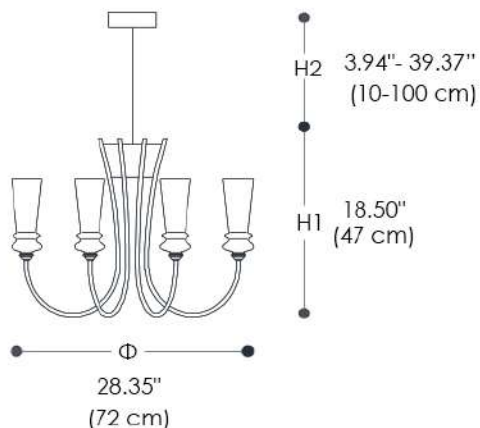

The Licio Suspension lamp in transparent glass with a metal structure with brushed copper and matt black finish.

LIGHT SOURCES

ECO HALOGEN: 8X8W - E14
LED: 8X6W - E14

CERTIFICATIONS

TECHNICAL INFO

VOLTAGE: 110V