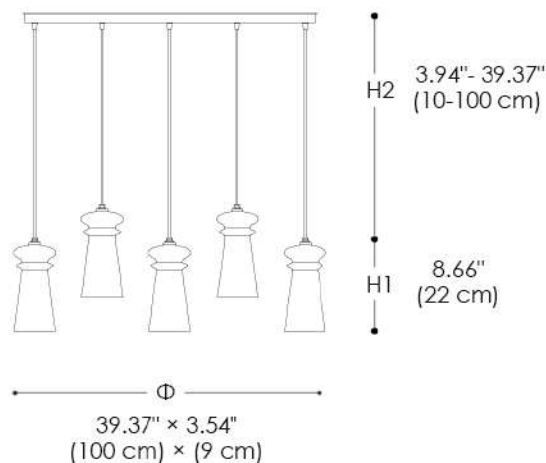

2296/L5

LICIO

FINISHES

GLASS FINISH

CLEAR GLASS

METAL STRUCTURE FINISH

LIGHT GOLD

BRUSHED COPPER - MATT BLACK

SHINY NICKEL

The Licio pendant lamp in metal with a light gold or matt black finish brushed copper and polished nickel, blown glass diffuser.

LIGHT SOURCES

ECO HALOGEN: 5X8W - E14

LED: 5X6W - E14

CERTIFICATIONS

TECHNICAL INFO

VOLTAGE: 110V

MATERIALS

GLASS, METAL