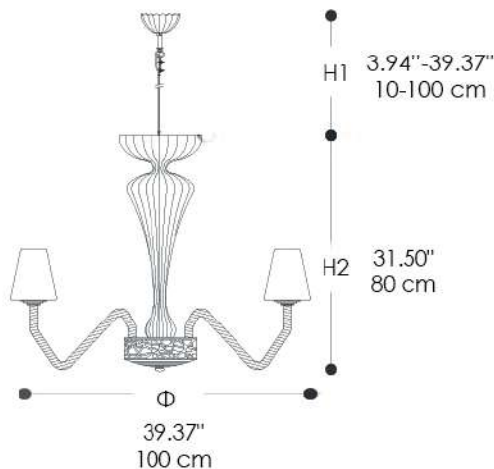

LIBELLULA

FINISHES

GLASS FINISH

CLEAR GLASS

TEAK GLASS

METAL STRUCTURE FINISH

CHROME

IRON GRAY

FABRIC DIFFUSER

CHINETTE-BROWN

CHINETTE-RED

PENDANTS

SW - JET

The Libellula Chandelier in glass with bordeaux fabric shades and decorative band in black Swarovski Elements, chrome metal finish. Available in different dimensions and colors.

Libellula Chandelier (2420/12)
- 12 candle lights