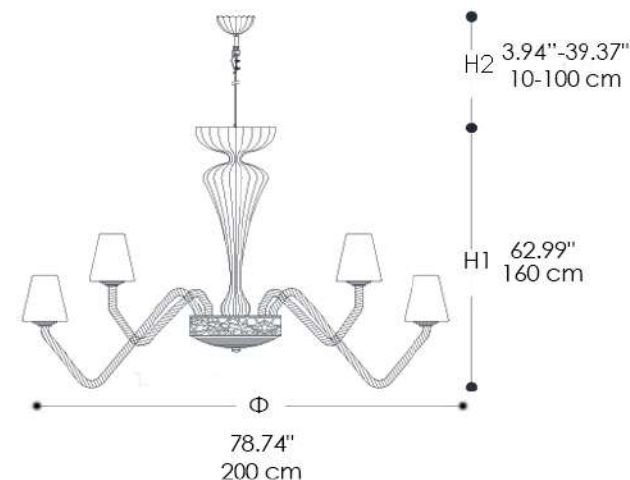

2420/12+12

**Libellula Chandelier (2420/12+12+12)**  
- 36 candle lights