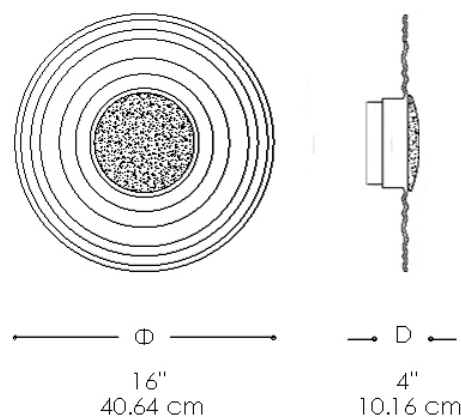

4035/AP

GRAVITY

FINISHES

GLASS FINISH

CLEAR GLASS

BLACK GLASS

FUME GLASS

METAL STRUCTURE FINISH

IRON GREY

CHROME

The Gravity wall fixture features a central glass diffuser in three different finishes: transparent, fumè or black.

LIGHT SOURCES

TEMPERATURE: 3000K
LUMEN: 2200
LED: 21W
CRI: >90

CERTIFICATIONS