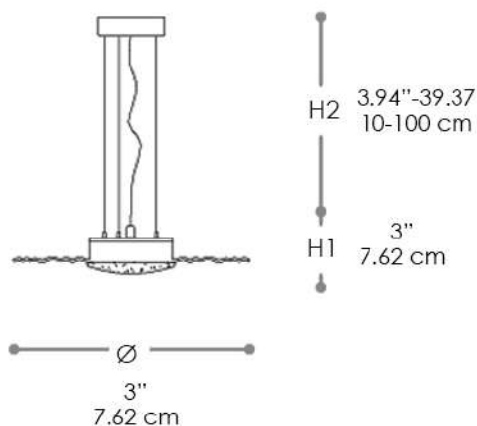

4035/S

GRAVITY

The Gravity pendant offers an intriguing design that will draw attention with its thin blown glass rippled disc shade that encompasses a Satin glass diffuser.

FINISHES

GLASS FINISH

CLEAR GLASS

BLACK GLASS

FUME GLASS

METAL STRUCTURE FINISH

IRON GREY

CHROME

LIGHT SOURCES

TEMPERATURE: 3000K
LUMEN: 2200
LED: 24W
CRI: >90

CERTIFICATIONS