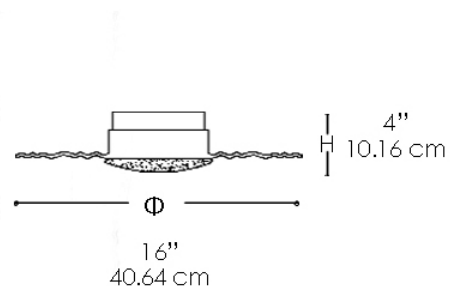

METAL STRUCTURE FINISH

IRON GREY

CHROME

LIGHT SOURCES

TEMPERATURE: 3000K
LUMEN: 2200
LED: 21W
CRI: >90

CERTIFICATIONS

TECHNICAL INFO

Voltage: 120V
Driver: Included
Dimming: 0-10V

MATERIALS

GLASS, METAL