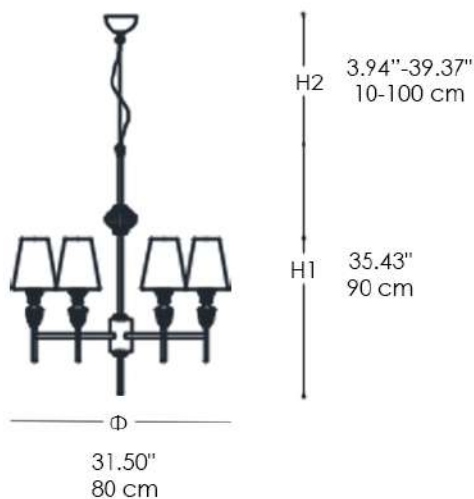

8162/8
GIUNO

FINISHES

GLASS FINISH

CLEAR GLASS

TEAK GLASS

METAL STRUCTURE FINISH

SHINY NICKEL

WHITE

GOLD NICKEL

FABRIC DIFFUSER

DOVE

The Giuno chandelier in clear and teak crystal, metal with nickel finish and fabric diffusers.

LIGHT SOURCES

ECO HALOGEN: 1X20W - G9 BASE
LED: 1X2.5W - G9 BASE

CERTIFICATIONS

TECHNICAL INFO

VOLTAGE: 110V

MATERIALS

GLASS, METAL, FABRIC