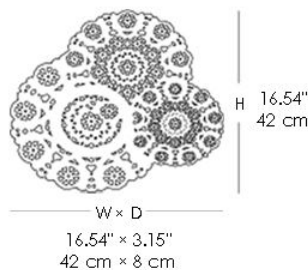

3065/AP3 3065/AP7
GHIPUR

FINISHES

METAL STRUCTURE FINISH

-  WHITE
-  LILAC
-  SAND

The Ghipur Modular wall lamp with multicolor metal diffuser.
Available in different colors and dimensions.

Ghipur Wall Lamp(3065/AP3)