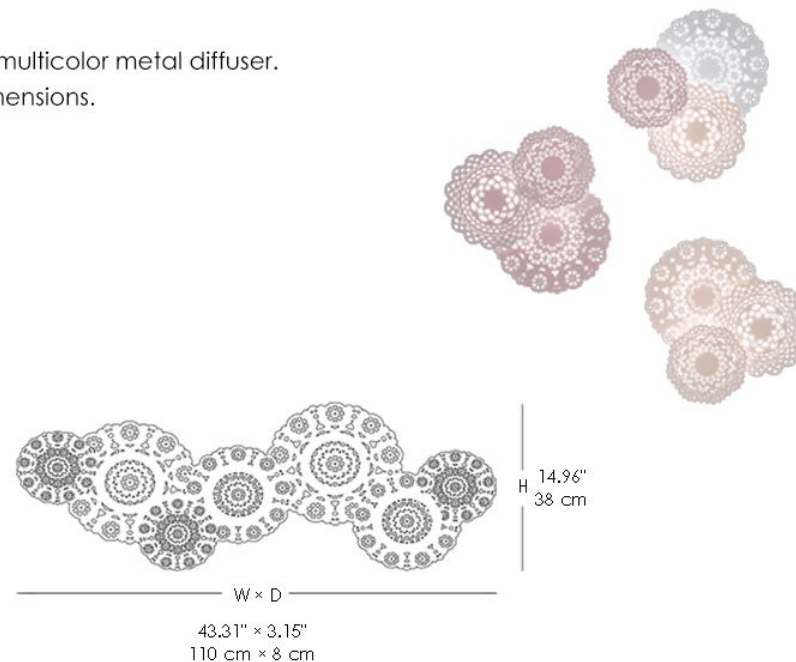

3065/AP3 3065/AP7
GHIPUR

FINISHES

METAL STRUCTURE FINISH

-  WHITE
-  LILAC
-  SAND

The Ghipur Modular wall lamp with multicolor metal diffuser.
Available in different colors and dimensions.

Ghipur Wall Lamp(3065/AP3)

Ghipur Wall Lamp(3065/AP7)

LIGHT SOURCES

TEMPERATURE: 3000K

GHIPUR WALL LAMP(3065/AP3)

LUMEN: 1650

LED: 14W

GHIPUR WALL LAMP(3065/AP7)

LUMEN: 3850