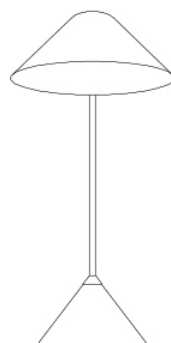

795/ PC

FLAMINGO

FINISHES

METAL STRUCTURE FINISH

DARK GREEN

WHITE

BASE FINISH

CONCRETE

The Flamingo Metal floor lamp with dark green finish, methacrylate diffuser and concrete base.

W
27.56"
70 cm

D
39.37"
100 cm

H
68.50"
174 cm

LIGHT SOURCES

ECO HALOGEN: 4X46W - E27
LED: 4X10W - E27

CERTIFICATIONS