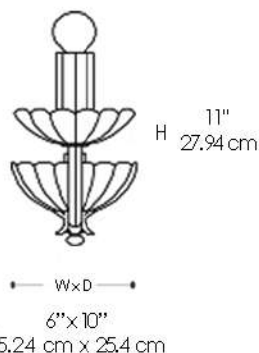

### METAL STRUCTURE FINISH

SHINY NICKEL

IRON GREY

The Evoque wall lamp in crystal and glass, metal with nickel finish.  
Available in different dimensions and colors

Evoque Wall Lamp(281/AP1)

Evoque Wall Lamp(281/AP2)

### LIGHT SOURCES