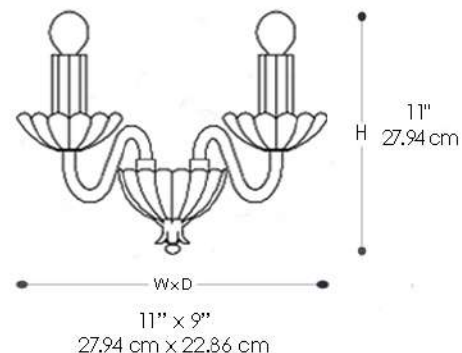

### METAL STRUCTURE FINISH

SHINY NICKEL

IRON GREY

The Evoque wall lamp in crystal and glass, metal with nickel finish.  
Available in different dimensions and colors

Evoque Wall Lamp(281/AP1)

Evoque Wall Lamp(281/AP2)