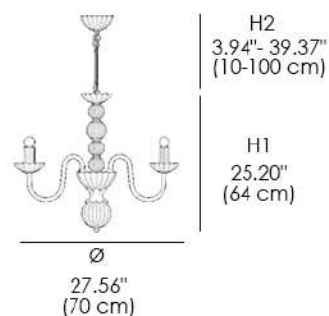

281/5, 6, 8, 9, 10, 12, 15, 30

EVOQUE

Chandelier in white carved crystal, metal with nickel finish.
Available in different dimensions and colors

FINISHES

GLASS FINISH

TEAK GLASS

WHITE GLASS

METAL STRUCTURE FINISH

SHINY NICKEL

IRON GREY

**Evoque Chandelier
(281/5, 6, 8, 10)**

**Evoque Chandelier
(281/6+3, 8+4, 10+5)**

**Evoque Chandelier
(281/15+10+5)**

EVOQUE CHANDELIER (281/5)

LIGHT SOURCES

ECO HALOGEN: 5X30W - E14
LED: 5X4W - E14

EVOQUE CHANDELIER (281/6)

ECO HALOGEN: 6X30W - E14
LED: 6X4W - E14

EVOQUE CHANDELIER (281/8)

ECO HALOGEN: 8X30W - E14
LED: 8X4W - E14

CERTIFICATIONS

TECHNICAL INFO

VOLTAGE: 110V
DIMMING: TRIAC

MATERIALS