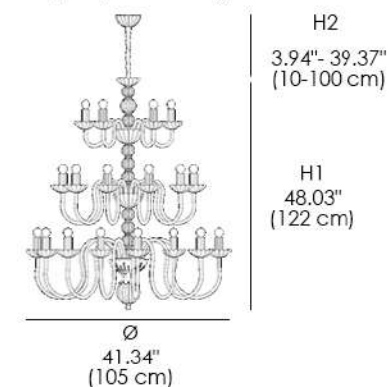

281/5, 6, 8, 9, 10, 12, 15, 30

EVOQUE

Chandelier in white carved crystal, metal with nickel finish.
Available in different dimensions and colors

FINISHES

GLASS FINISH

TEAK GLASS

WHITE GLASS

METAL STRUCTURE FINISH

SHINY NICKEL

IRON GREY

**Evoque Chandelier
(281/5, 6, 8, 10)**

**Evoque Chandelier
(281/6+3, 8+4, 10+5)**

**Evoque Chandelier
(281/15+10+5)**

EVOQUE CHANDELIER (281/5)

LIGHT SOURCES

ECO HALOGEN: 5X30W - E14
LED: 5X4W - E14

EVOQUE CHANDELIER (281/6)

ECO HALOGEN: 6X30W - E14
LED: 6X4W - E14

EVOQUE CHANDELIER (281/8)

ECO HALOGEN: 8X30W - E14
LED: 8X4W - E14

CERTIFICATIONS

TECHNICAL INFO

VOLTAGE: 110V
DIMMING: TRIAC

MATERIALS