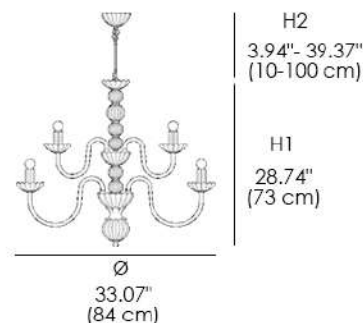

281/5, 6, 8, 9, 10, 12, 15, 30

EVOQUE

Chandelier in white carved crystal, metal with nickel finish.
Available in different dimensions and colors

FINISHES

GLASS FINISH

TEAK GLASS

WHITE GLASS

METAL STRUCTURE FINISH

SHINY NICKEL

IRON GREY

**Evoque Chandelier
(281/5, 6, 8, 10)**

**Evoque Chandelier
(281/6+3, 8+4, 10+5)**

**Evoque Chandelier
(281/15+10+5)**

EVOQUE CHANDELIER (281/5)

LIGHT SOURCES

ECO HALOGEN: 5X30W - E14
LED: 5X4W - E14

EVOQUE CHANDELIER (281/6)

ECO HALOGEN: 6X30W - E14
LED: 6X4W - E14

EVOQUE CHANDELIER (281/8)

ECO HALOGEN: 8X30W - E14
LED: 8X4W - E14

CERTIFICATIONS

TECHNICAL INFO

VOLTAGE: 110V
DIMMING: TRIAC

MATERIALS