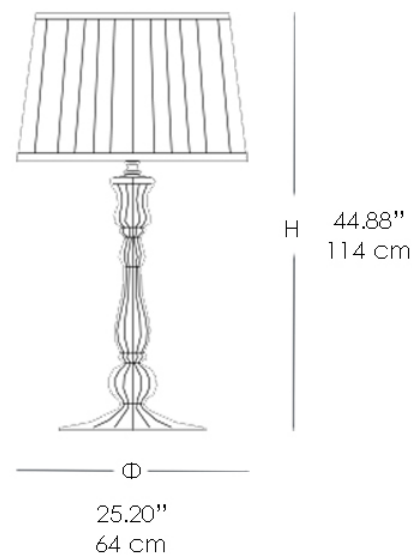

8006/C
ETVOILA

The Etvoila floor lamp in blown ruled teak glass with iron grey and chrome metal details. Fabric shade color matching the glass. Available in different dimensions and colors.

FINISHES

GLASS FINISH

FABRIC DIFFUSER

METAL STRUCTURE FINISH

LIGHT SOURCES

ECO HALOGEN: 3X46W - E27
LED: 3X10W - E27

CERTIFICATIONS

TECHNICAL INFO

VOLTAGE: 110V

MATERIALS