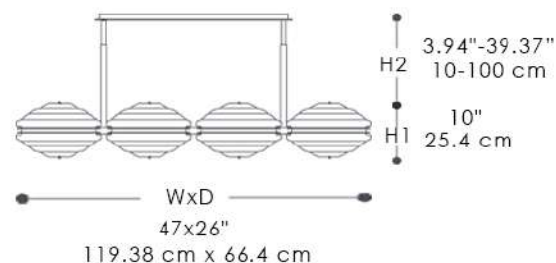

820/6
ELLEPI

The Ellepi Pendant in metal with bronze finish and blown satin glass diffusers. Available in different dimensions and colors.

FINISHES

GLASS FINISH

SATIN GLASS

METAL STRUCTURE FINISH

BRONZE

Ellepi Pendant Lamp(820/6)

Ellepi Pendant Lamp(820/S)

Ellepi Pendant Lamp Side View

LIGHT SOURCES

ELLEPI PENDANT (820/6)

LED: 6X6W - E12

ELLEPI PENDANT (820/S)

LED: 8X6W - E12

CERTIFICATIONS