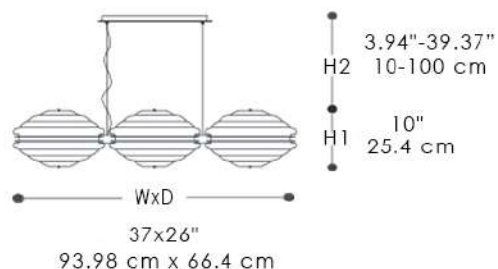

820/6
ELLEPI

The Ellepi Pendant in metal with bronze finish and blown satin glass diffusers. Available in different dimensions and colors.

FINISHES

GLASS FINISH

SATIN GLASS

METAL STRUCTURE FINISH

BRONZE

Ellepi Pendant Lamp(820/6)

Ellepi Pendant Lamp(820/S)

Ellepi Pendant Lamp Side View

LIGHT SOURCES

ELLEPI PENDANT (820/6)

LED: 6X6W - E12

ELLEPI PENDANT (820/S)

LED: 8X6W - E12

CERTIFICATIONS