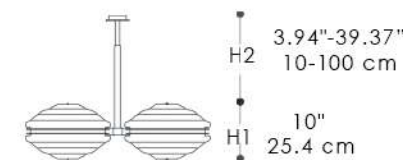

820/6
ELLEPI

The Ellepi Pendant in metal with bronze finish and blown satin glass diffusers. Available in different dimensions and colors.

FINISHES

GLASS FINISH

SATIN GLASS

METAL STRUCTURE FINISH

BRONZE

Ellepi Pendant Lamp(820/6)

Ellepi Pendant Lamp(820/S)

Ellepi Pendant Lamp Side View

LIGHT SOURCES

ELLEPI PENDANT (820/6)

LED: 6X6W - E12

ELLEPI PENDANT (820/S)

LED: 8X6W - E12

CERTIFICATIONS