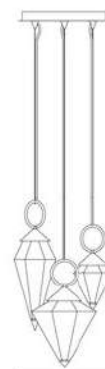

### METAL STRUCTURE FINISH

MATTE BLACK

LIGHT GOLD

IRON GREY

Pendant lamp with transparent or etched blown crystal diffuser.  
Metal structure with matte black, iron grey or light gold finishes.

∅  
11.81"  
(30 cm)

H2  
3.94" 39.37"  
(10-100 cm)

H1  
21.65"  
(55 cm)

### MATERIALS

GLASS, METAL