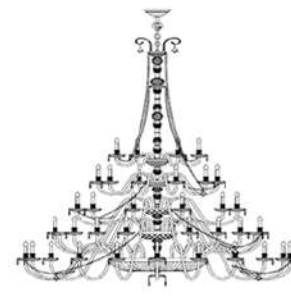

283/6, 8, 10, 12, 18, 24, 32,
40, 73

DOGMA

Chandelier in carved crystal, metal with gold finish, Swarovski Elements pendants and decorative glass flowers. Available in different dimensions and colors.

FINISHES

GLASS FINISH

PENDANTS

METAL STRUCTURE FINISH

DOGMA CHANDELIER 283/6

DOGMA CHANDELIER 283/8

DOGMA CHANDELIER 283/10

DOGMA CHANDELIER 283/12

DOGMA CHANDELIER 283/9+9

DOGMA CHANDELIER 283/12+12

Dogma Chandelier (283/9+9)