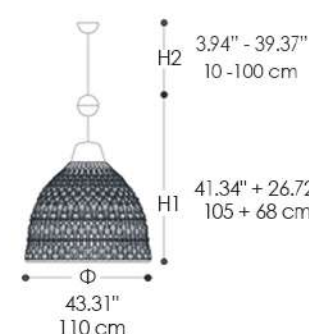

### METAL STRUCTURE FINISH

CHROME

LIGHT GOLD

Crowns Suspended Lamp With 64 cm Diameter

Crowns Suspended Lamp With 110 cm Diameter