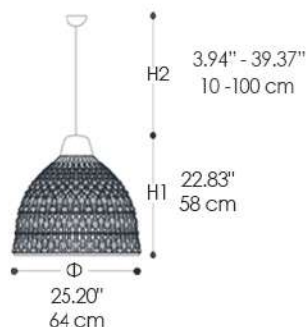

### METAL STRUCTURE FINISH

CHROME

LIGHT GOLD

Crowns Suspended Lamp With 64 cm Diameter

Crowns Suspended Lamp With 110 cm Diameter