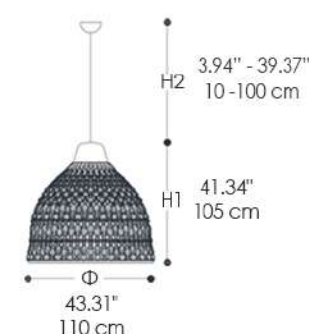

### METAL STRUCTURE FINISH

CHROME

LIGHT GOLD

Crowns Suspended Lamp With 64 cm Diameter

Crowns Suspended Lamp With 110 cm Diameter