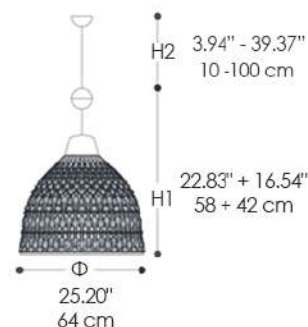

### METAL STRUCTURE FINISH

CHROME

LIGHT GOLD

Crowns Suspended Lamp With 64 cm Diameter

Crowns Suspended Lamp With 110 cm Diameter