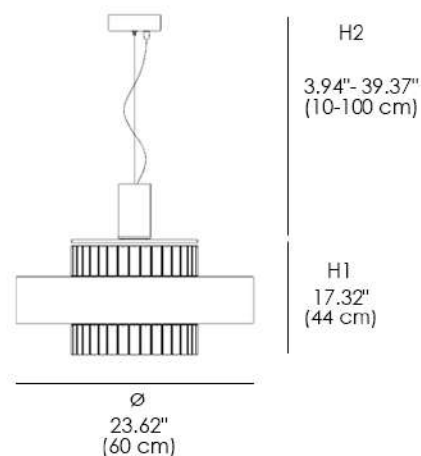

LIGHT SOURCES

LED: 6X2.5W - G9 BASE

TECHNICAL INFO

VOLTAGE: 110V

MATERIALS

GLASS, METAL, FABRIC