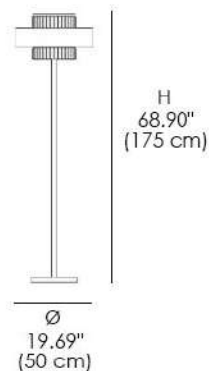

FABRIC FINISH

GOLD METALLIC FOIL SHADE

BLACK METALLIC FOIL SHADE

IRON GRAY METALLIC FOIL SHADE

Floor lamp with metal structure in chrome finish, black metallic foil shade and satin glass pendants. Available in different colors. Classic Catalogue Opera.

LIGHT SOURCES

LED: 6X2.5W - G9 BASE

TECHNICAL INFO

VOLTAGE: 110V

MATERIALS

GLASS, METAL, FABRIC