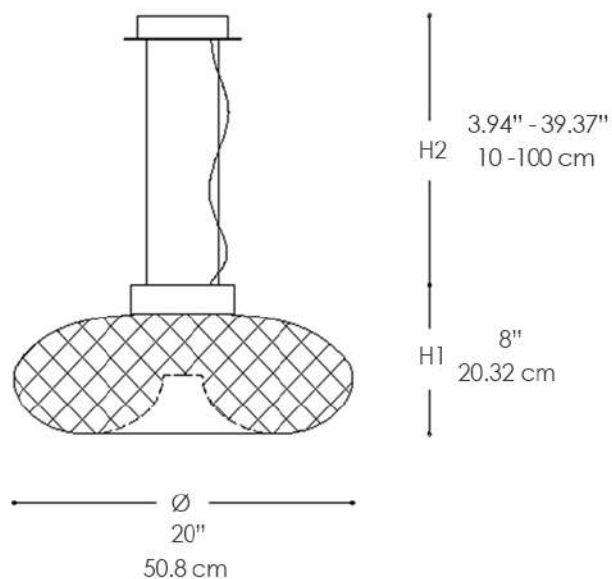

203/50S

CICLA

The Cicla LED Pendant lamp with clear glass diffuser and metal structure with polished chrome finish.

FINISHES

GLASS FINISH

CLEAR GLASS

FUME GLASS

WHITE GLASS

STRUCTURE FINISH

CHROME

IRON GREY

LIGHT SOURCES

TEMPERATURE: 3000K

LUMEN: 2500

LED: 21W

CRI: >90