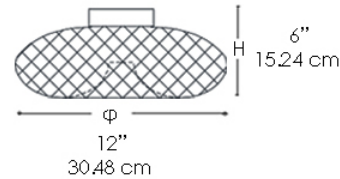

203/PL 203/PL30
CICLA

The cicla ceiling lamp with clear glass or white diffuser and metal structure with polished chrome finish.

Cicla Ceiling Lamp (203/PL30)
Diameter: 12"/ 30.48 cm

Cicla Ceiling Lamp (203/PL)
Diameter: 20"/ 50.8 cm