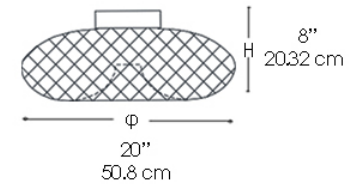

203/PL 203/PL30
CICLA

The cicla ceiling lamp with clear glass or white diffuser and metal structure with polished chrome finish.

Cicla Ceiling Lamp (203/PL30)
Diameter: 12"/ 30.48 cm

Cicla Ceiling Lamp (203/PL)
Diameter: 20"/ 50.8 cm