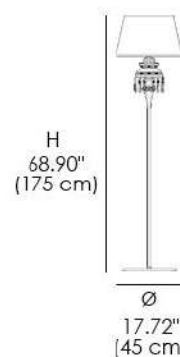

248/P

CHANEL

Floor lamp in metal with chrome finish and carved crystal with dove gray fabric diffuser and Swarovski Elements pendants.
Available in dimensional and color variants. Classic Opera Catalog.

FINISHES

GLASS FINISH

CLEAR GLASS

BLACK GLASS

METAL STRUCTURE FINISH

CHROME

FABRIC DIFFUSER

CHINETTE BLACK

CHINETTE DOVE GRAY

PENDANTS

SW - CRYSTAL

JET - CRYSTAL

LIGHT SOURCES

LED: 1X10W - E27
ECO HALOGEN: 1X77 - E27

CERTIFICATIONS

MATERIALS

GLASS, METAL,
SWAROVSKI, FABRIC