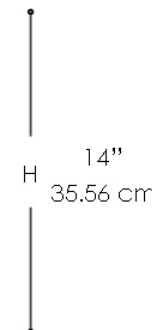

4026/AP2  
**CATERINA**

The Caterina Wall lamp in metal brushed gold finish with opal white and green glass diffusers.

**FINISHES**

**GLASS FINISH**

GREEN GLASS

WHITE GLASS

**METAL STRUCTURE FINISH**

BRUSHED GOLD

W  
6"  
15.24 cm

D  
8"  
20.32 cm

H  
14"  
35.56 cm

**LIGHT SOURCES**

TEMPERATURE: 3000K  
LUMEN: 740  
LED: 6.4W  
CRI: >90

**CERTIFICATIONS**

**TECHNICAL INFO**

VOLTAGE: 120V  
DIMMING: TRIAC