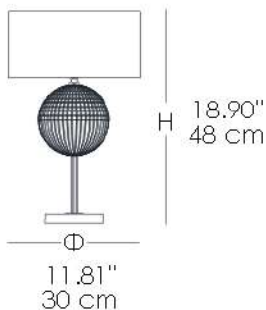

FABRIC DIFFUSER

CHINETTE-DOVE GRAY

Brigitta Table Lamp (8160/LP)