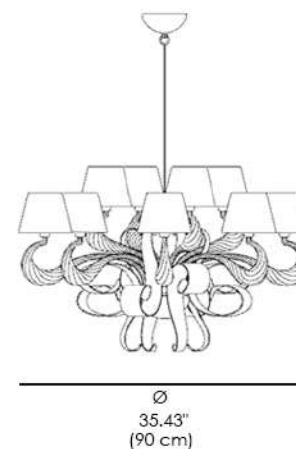

437/8, 12, 15

BOA

Chandelier in glass with twisted glass arms, metal structure with chrome finish and ivory fabric shades. Available in different dimensions.

FINISHES

GLASS FINISH

CLEAR

FABRIC FINISH

BLACK

IVORY

METAL STRUCTURE FINISH

CHROME

Boa Chandelier (437/8, 8+4)

H2
3.94"-39.37"
(10-100 cm)

H1
21.26"
(54 cm)

Boa Chandelier (437/10+5)

H2
3.94"-39.37"
(10-100 cm)

H1
21.26"
(54 cm)

LIGHT SOURCES

BOA CHANDELIER (437/8)

ECO HALOGEN: 8X33W - G9 BASE
LED: 8X2.5W - G9 BASE

BOA CHANDELIER (437/8+4)

ECO HALOGEN: 12X33W - G9 BASE
LED: 12X2.5W - G9 BASE

BOA CHANDELIER (437/10+5)