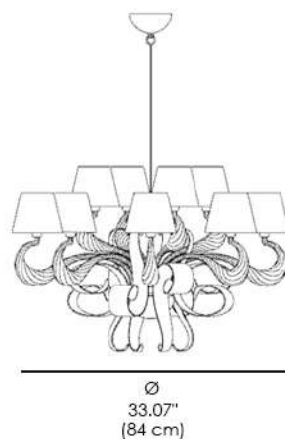

437/8, 12, 15

BOA

Chandelier in glass with twisted glass arms, metal structure with chrome finish and ivory fabric shades. Available in different dimensions.

FINISHES

GLASS FINISH

CLEAR

FABRIC FINISH

BLACK

IVORY

METAL STRUCTURE FINISH

CHROME

Boa Chandelier (437/8, 8+4)

H2
3.94"-39.37"
(10-100 cm)

H1
21.26"
(54 cm)

Boa Chandelier (437/10+5)

H2
3.94"-39.37"
(10-100 cm)