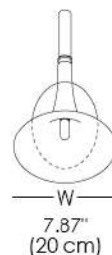

METAL STRUCTURE FINISH

MATTE BLACK

WHITE

IRON GREY

GOLD SHADED

LIGHT SOURCES

LED: 1X6W - E12