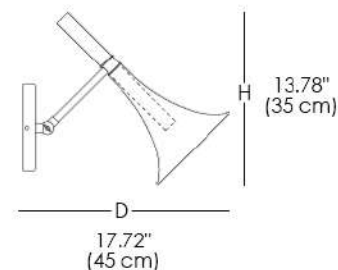

METAL STRUCTURE FINISH

MATTE BLACK

WHITE

IRON GREY

GOLD SHADED

LIGHT SOURCES

LED: 1X6W - E12

CERTIFICATIONS

TECHNICAL INFO

VOLTAGE: 120V

DIMMING: TRIAC

MATERIALS

GLASS, METAL