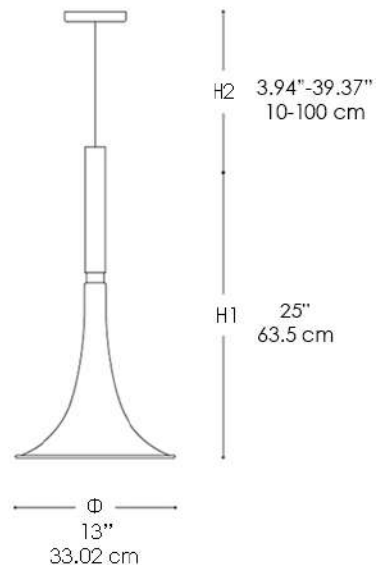

7026/SP 7026/SG

**BAFFO**

Baffo pendant was inspired by a classic, conical shape resembles the silhouette of a trumpet's horn, with a shade that flares out from a long neck, complete with knob accents.

**FINISHES**

GOLD SHADED

**Baffo Trumpet Pendant 8" (7026/SP)**

**Baffo Trumpet Pendant 13" (7026/SG)**

**LIGHT SOURCES**

LED: 1X6W - E12

**CERTIFICATIONS**

**TECHNICAL INFO**

VOLTAGE: 120V