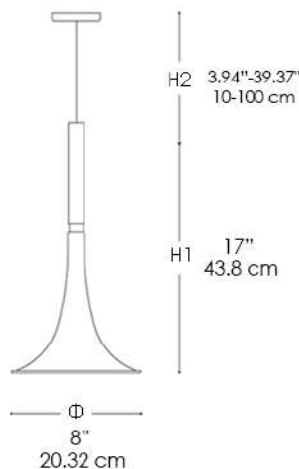

GOLD SHADED

**Baffo Trumpet Pendant 8" (7026/SP)**

**Baffo Trumpet Pendant 13" (7026/SG)**

**LIGHT SOURCES**

LED: 1X6W - E12

**CERTIFICATIONS**

**TECHNICAL INFO**

VOLTAGE: 120V