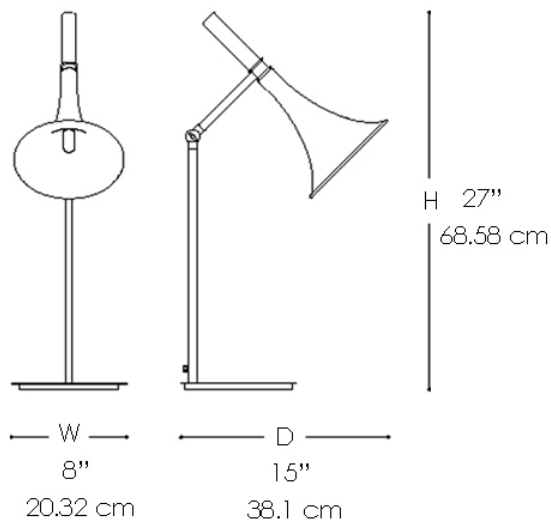

METAL STRUCTURE FINISH

MATTE BLACK

WHITE

IRON GREY

GOLD SHADED

LIGHT SOURCES

LED: 1X6W - E12

CERTIFICATIONS

TECHNICAL INFO

VOLTAGE: 120V

DIMMING: TRIAC

MATERIALS

GLASS, METAL