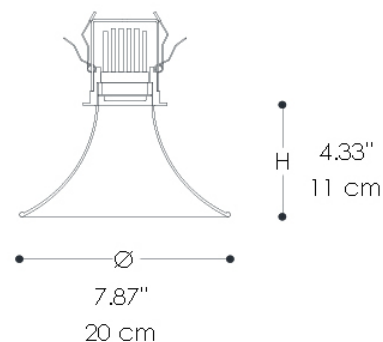

### METAL STRUCTURE FINISH

WHITE