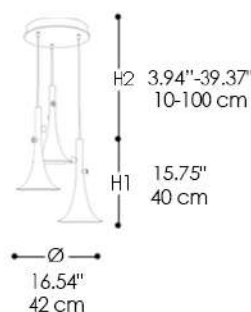

TECHNICAL INFO

VOLTAGE: 120V

The Baffo pendant in metal with nickel gold finish.
Available in different colors.

Baffo Pendant Lamp
(7025/SP)

Baffo Pendant Lamp
(7025/SG)

Baffo Pendant Lamp
(7025/SP Comp.A)