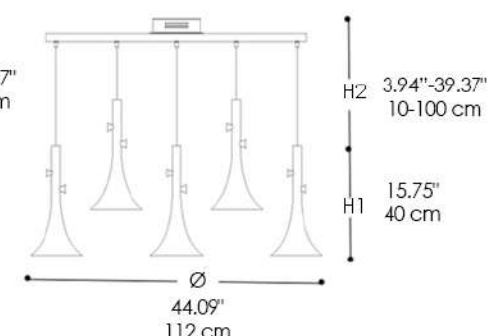

Baffo Pendant Lamp
(7025/SP Comp.C)