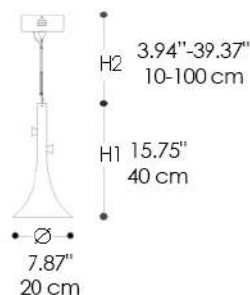

7025/SP,SG,COMP.A,COMP.B

BAFFO

FINISHES

METAL STRUCTURE FINISH

MATTE BLACK

SHINY GOLD

GOLD NICKEL

WATER PROTECTION OPTION

IP44

PROTECTED AGAINST SPLASHING WATER FROM ANY DIRECTION

LIGHT SOURCES

TEMPERATURE: 3000K
LUMEN: 1240
LED: 16+2W

CERTIFICATIONS

LED

MATERIALS

METAL

TECHNICAL INFO

VOLTAGE: 120V

The Baffo pendant in metal with nickel gold finish.
Available in different colors.

Baffo Pendant Lamp
(7025/SP)