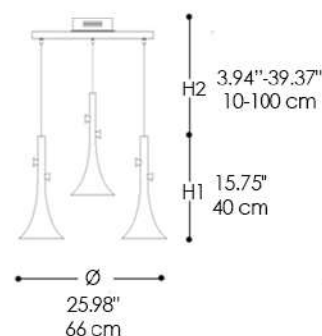

Baffo Pendant Lamp
(7025/SP Comp.B)