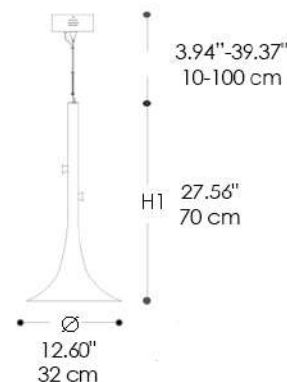

Baffo Pendant Lamp
(7025/SG)