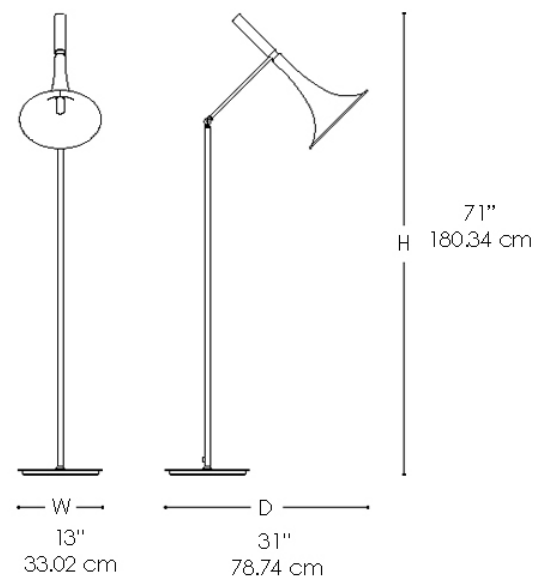

METAL STRUCTURE FINISH

MATTE BLACK

WHITE

IRON GREY

GOLD SHADED

LIGHT SOURCES

LED: 1X6W - E12
ECO HALOGEN: 1X40W - E12

CERTIFICATIONS

TECHNICAL INFO

VOLTAGE: 120V
DIMMING: TRIAC

MATERIALS

GLASS, METAL