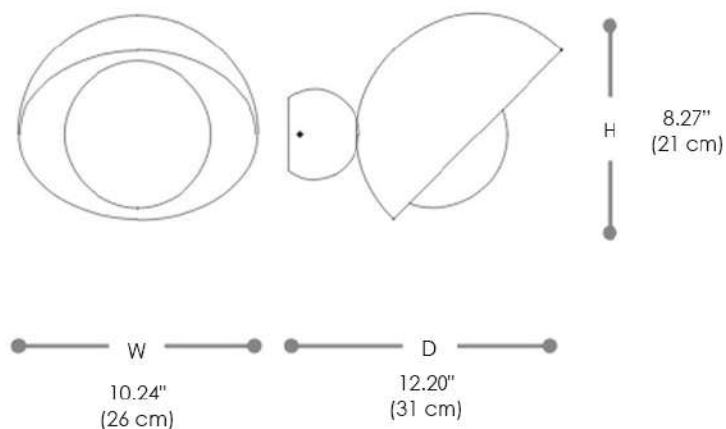

CAPPUCCINO

BABY PINK

YELLOW

LIGHT SOURCES

LED: 1X6W - E14

CERTIFICATIONS

MATERIALS

GLASS, METAL