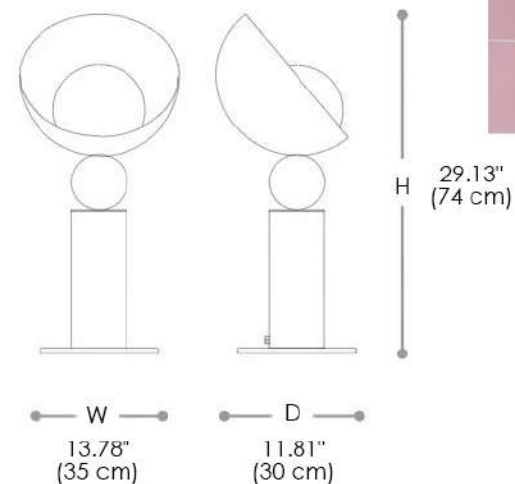

### METAL STRUCTURE FINISH

ANCIENT WHITE

BABY BLUE

YELLOW

CAPPUCCINO

BABY PINK