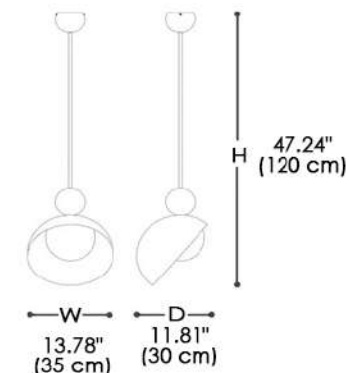

YELLOW

CAPPUCCINO

BABY PINK

Aurora Suspended Lamp (796/SP)

Aurora Suspended Lamp (796/SG)

LIGHT SOURCES

Aurora Suspended Lamp(796/SP)

LED: 1X6W - E14