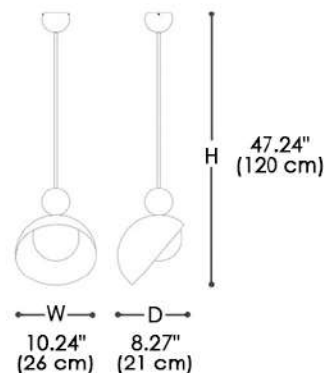

Aurora Suspended Lamp (796/SP)