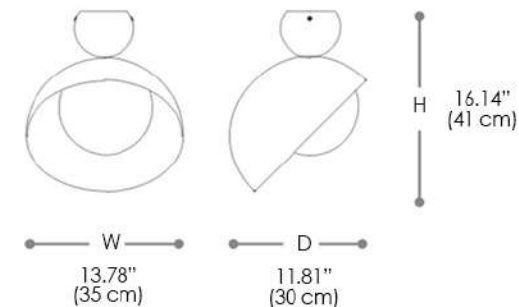

CAPPUCCINO

BABY PINK

YELLOW

**Aurora Ceiling Lamp (796/PL)**

**Aurora Ceiling Lamp (796/PLG)**

**LIGHT SOURCES**

**Aurora Ceiling Lamp(796/PL)**

LED: 1X6W - E14