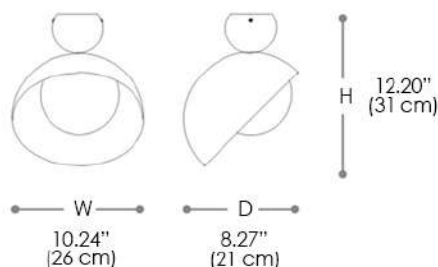

CAPPUCCINO

BABY PINK

YELLOW

**Aurora Ceiling Lamp (796/PL)**

**Aurora Ceiling Lamp (796/PLG)**

**LIGHT SOURCES**

**Aurora Ceiling Lamp(796/PL)**

LED: 1X6W - E14