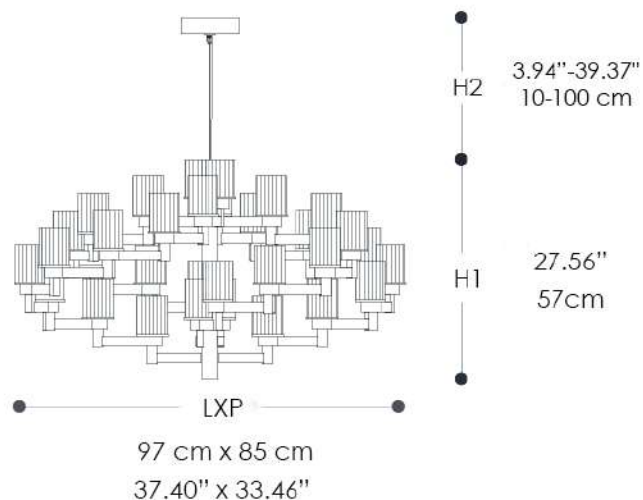

LIGHT SOURCES

ECO HALOGEN: 32X20W - G9 BASE
LED: 32X2.5W - G9 BASE

CERTIFICATIONS

TECHNICAL INFO

VOLTAGE: 230V

MATERIALS

GLASS, METAL