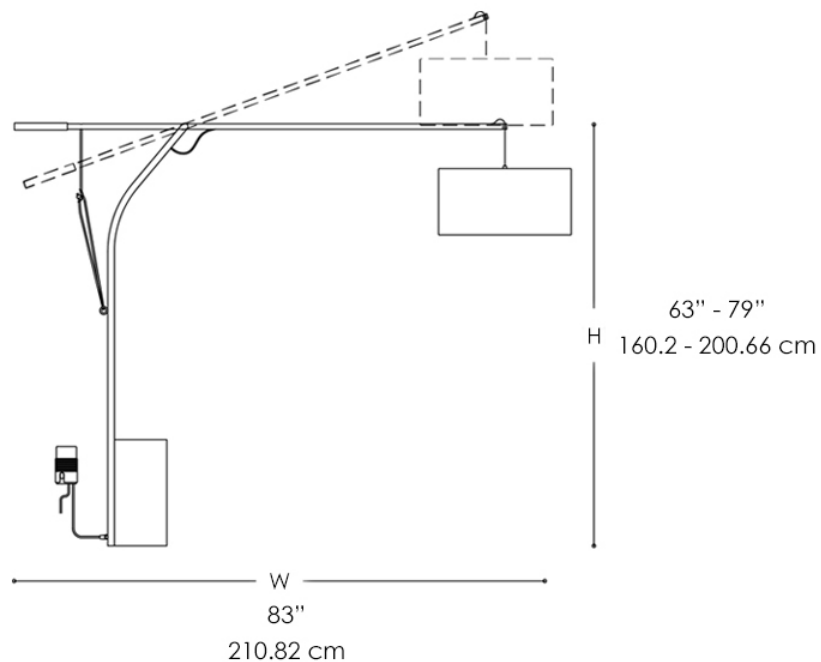

2212/P
ARIA

FINISHES

FABRIC DIFFUSER

FABRIC IVORY-GOLD

FABRIC BLACK-GOLD

METAL STRUCTURE FINISH

MATTE BLACK - SATIN GOLD

The Aria is a floor lamp which features a modern design thanks to its adjustable mechanism which controls the height of the fixture.

LIGHT SOURCES

ECO HALOGEN: 1X77W - E26
LED: 1X20W - E26

CERTIFICATIONS

TECHNICAL INFO

VOLTAGE: 120V
DIMMING: TRIAC

MATERIALS

METAL, FABRIC