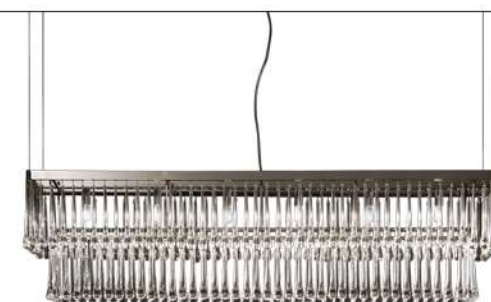

2307/40X40, 90X30, 200X100

ALDO

The Aldo Pendant in metal with nickel painted finish and transparent glass drops. Available in different dimensions.

FINISHES

GLASS FINISH

CLEAR GLASS

METAL STRUCTURE FINISH

SHINY NICKEL

PENDANT FINISH

CLEAR GLASS

15.75" x 15.75"
40 x 40 cm

H2
3.94"-39.37"
10-100 cm

H1
8.66"
22 cm

LIGHT SOURCES

LED: 4X2.5W - G9 BASE
ECO HALOGEN: 4X20W - G9 BASE

CERTIFICATIONS

TECHNICAL INFO

VOLTAGE: 110V

MATERIALS

GLASS, METAL

ALDO PENDANT LAMP (2307/40X40)

ALDO PENDANT LAMP (2307/90X30)

ALDO PENDANT LAMP (2307/S)

ALDO PENDANT LAMP (2307/200X100)