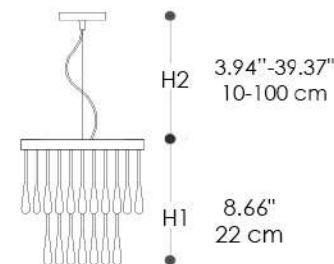

2307/40X40, 90X30, 200X100

ALDO

The Aldo Pendant in metal with nickel painted finish and transparent glass drops. Available in different dimensions.

FINISHES

GLASS FINISH

CLEAR GLASS

METAL STRUCTURE FINISH

SHINY NICKEL

PENDANT FINISH

CLEAR GLASS

15.75" x 15.75"
40 x 40 cm

H2
3.94"-39.37"
10-100 cm

H1
8.66"
22 cm

LIGHT SOURCES

LED: 4X2.5W - G9 BASE
ECO HALOGEN: 4X20W - G9 BASE

CERTIFICATIONS

TECHNICAL INFO

VOLTAGE: 110V

MATERIALS

GLASS, METAL

ALDO PENDANT LAMP (2307/40X40)

ALDO PENDANT LAMP (2307/90X30)

ALDO PENDANT LAMP (2307/S)

ALDO PENDANT LAMP (2307/200X100)