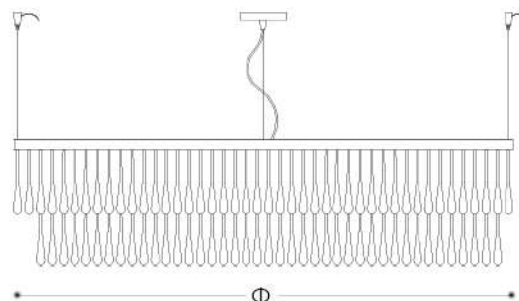

2307/40X40, 90X30, 200X100

ALDO

The Aldo Pendant in metal with nickel painted finish and transparent glass drops. Available in different dimensions.

FINISHES

GLASS FINISH

CLEAR GLASS

METAL STRUCTURE FINISH

SHINY NICKEL

PENDANT FINISH

CLEAR GLASS

15.75" x 15.75"
40 x 40 cm

H2
3.94"-39.37"
10-100 cm

H1
8.66"
22 cm

LIGHT SOURCES

LED: 4X2.5W - G9 BASE
ECO HALOGEN: 4X20W - G9 BASE

CERTIFICATIONS

TECHNICAL INFO

VOLTAGE: 110V

MATERIALS

GLASS, METAL

ALDO PENDANT LAMP (2307/40X40)

ALDO PENDANT LAMP (2307/90X30)

ALDO PENDANT LAMP (2307/S)

ALDO PENDANT LAMP (2307/200X100)